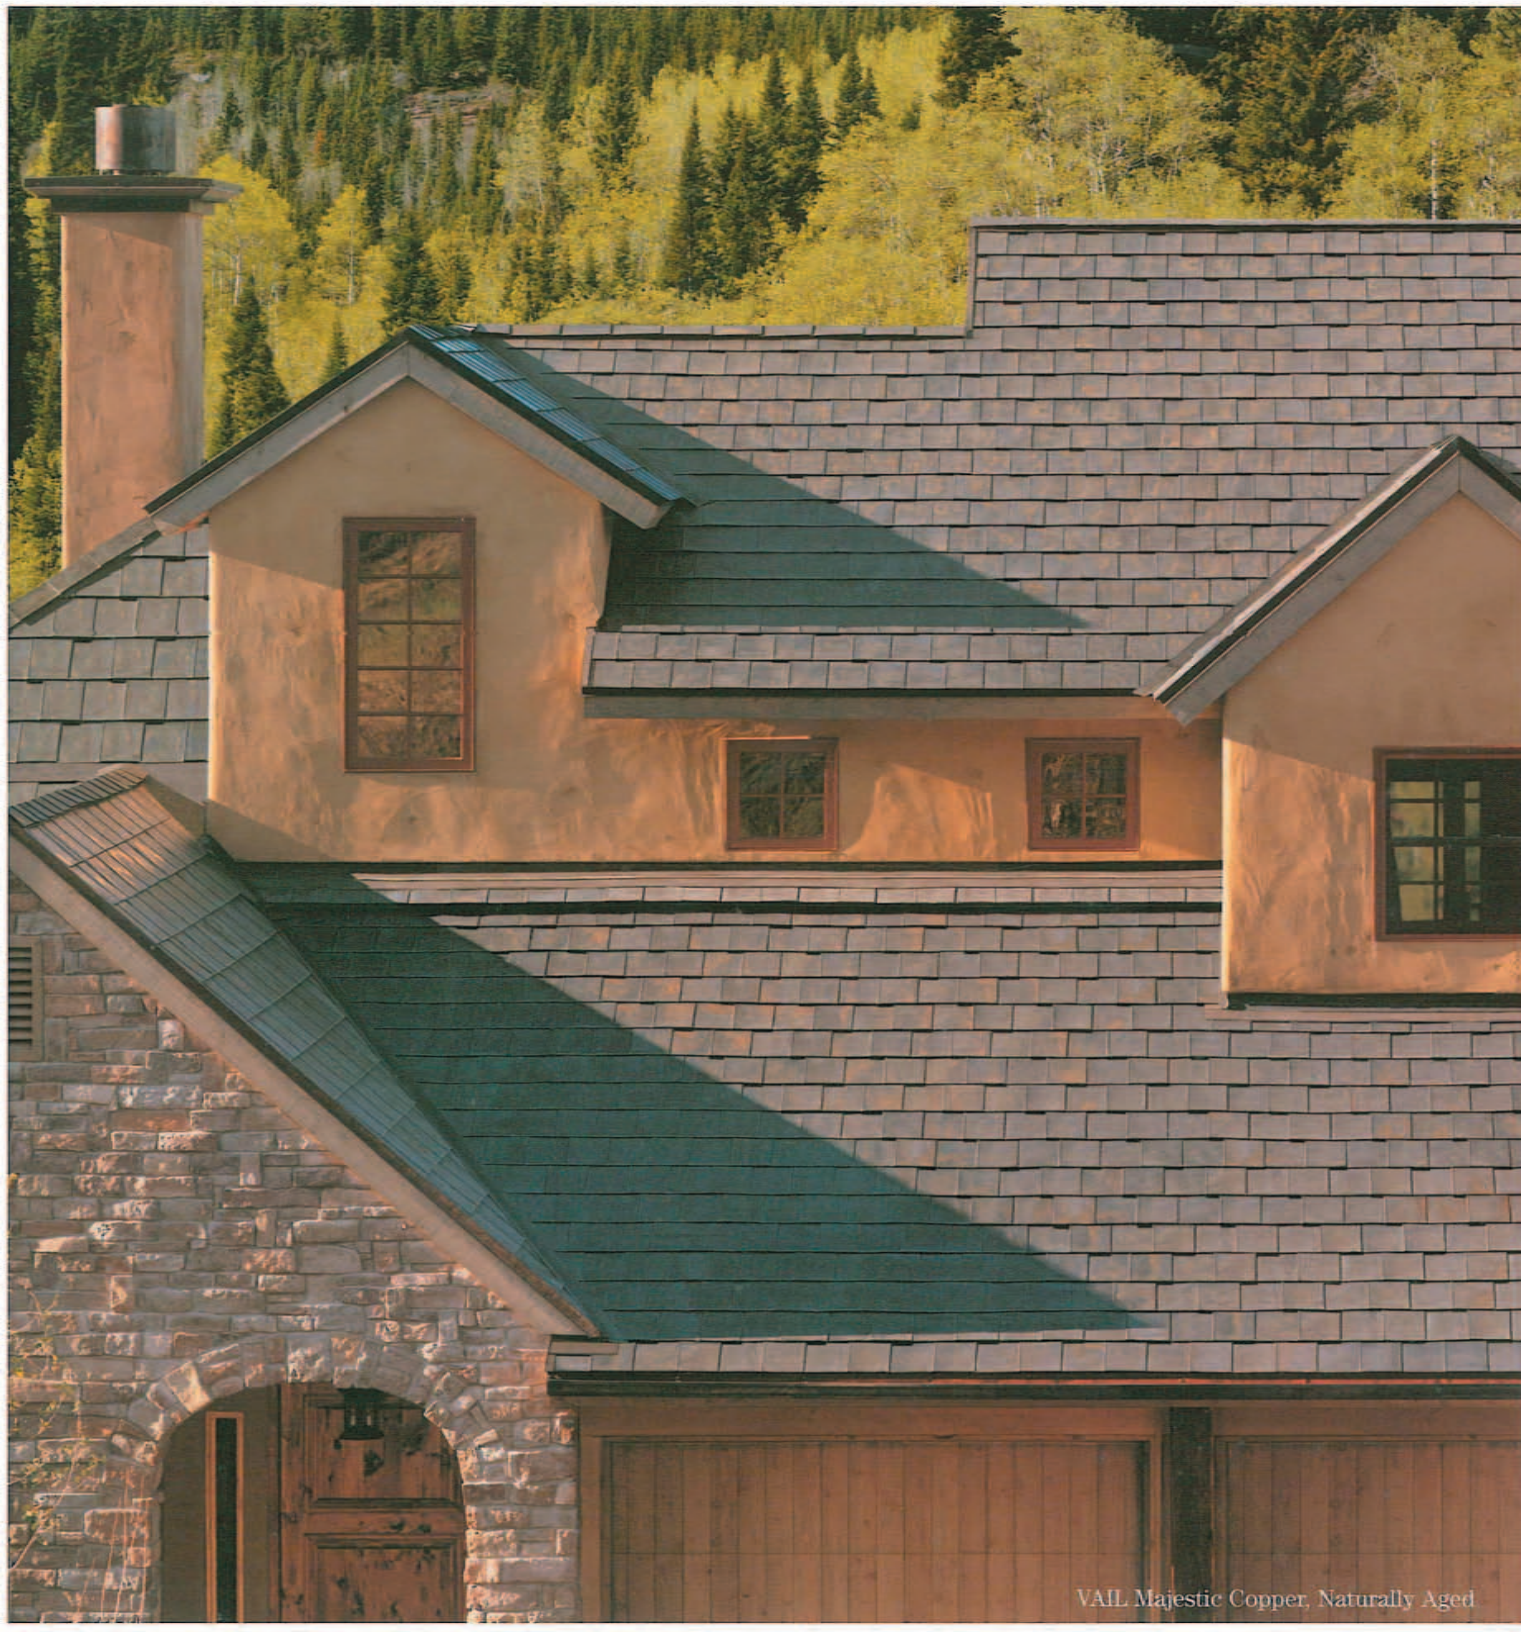

It's everything you
expect from copper.
And then some.

Choosing a VAIL Majestic Copper roof gives your home an elegant, timeless look. Copper roofing also provides superior weatherability and long-term performance with minimal upkeep.

- **Resists extreme conditions.**
  Solid copper construction resists extreme temperatures, high winds, snow loads and foot traffic.
- **Virtually maintenance free.**
  VAIL Majestic Copper requires virtually no special attention or cleaning to maintain its classic good looks year after year.
- **Stays securely in place.**
  A special interlocking system locks copper panels on all four sides to secure them in place, even in heavy wind or snow conditions.
- **High-performance materials.**
  16-ounce solid copper delivers the unique look and superior performance you expect from copper roofing.

1-800-837-2897

www.kbsmetalroofing.com

KBS Metal Roofing

Manufactured under license of Vail Metal Systems, LLC
patents 5,613,337; D415,848; and D423,122

VAIL Majestic Copper, Naturally Aged